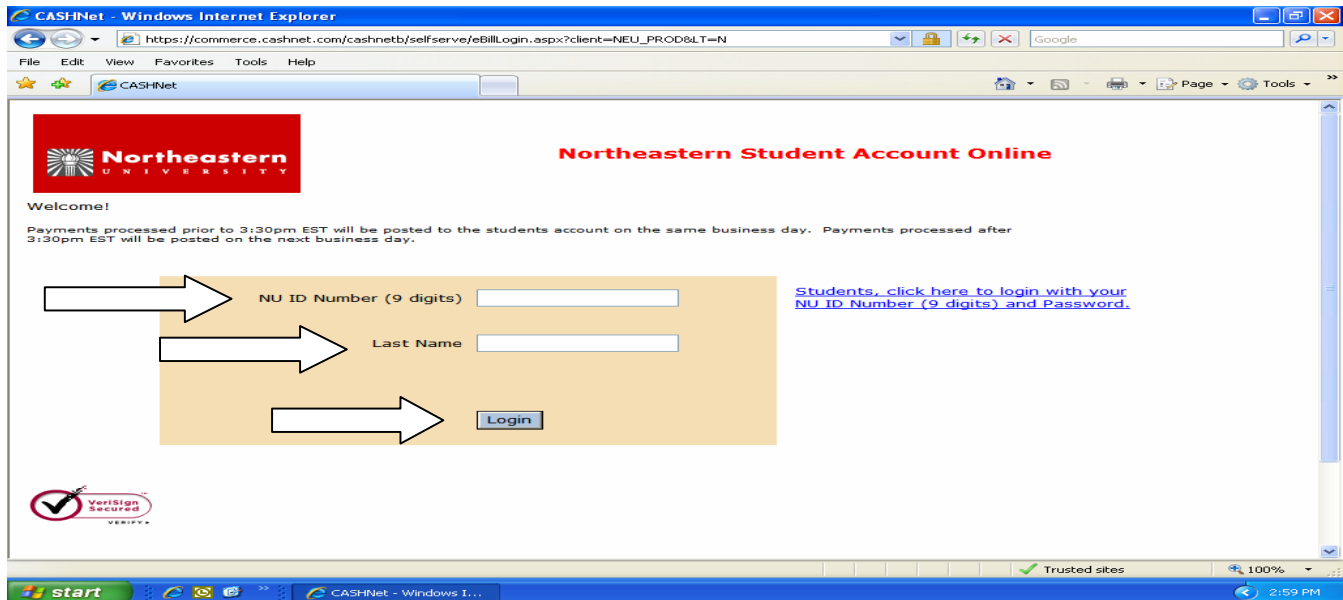

# Making your Global Pathways Tuition Deposit Online

Student Name: **Changzan Li**

NU ID #: **000548554**

**Please have your credit card or check book ready before logging into the system.**

1. In order to make your Global Pathways Fall 2008 Tuition payment, you must first go to the following URL: **https://commerce.cashnet.com/NEUSAO**

2. Select the **“Know your NU ID but do NOT have the password”** option on the right.

Once you select this option, the following screen will appear.

3. You will need to enter your **NU ID number (9 digits), Last Name** then click the **“Login”** box.