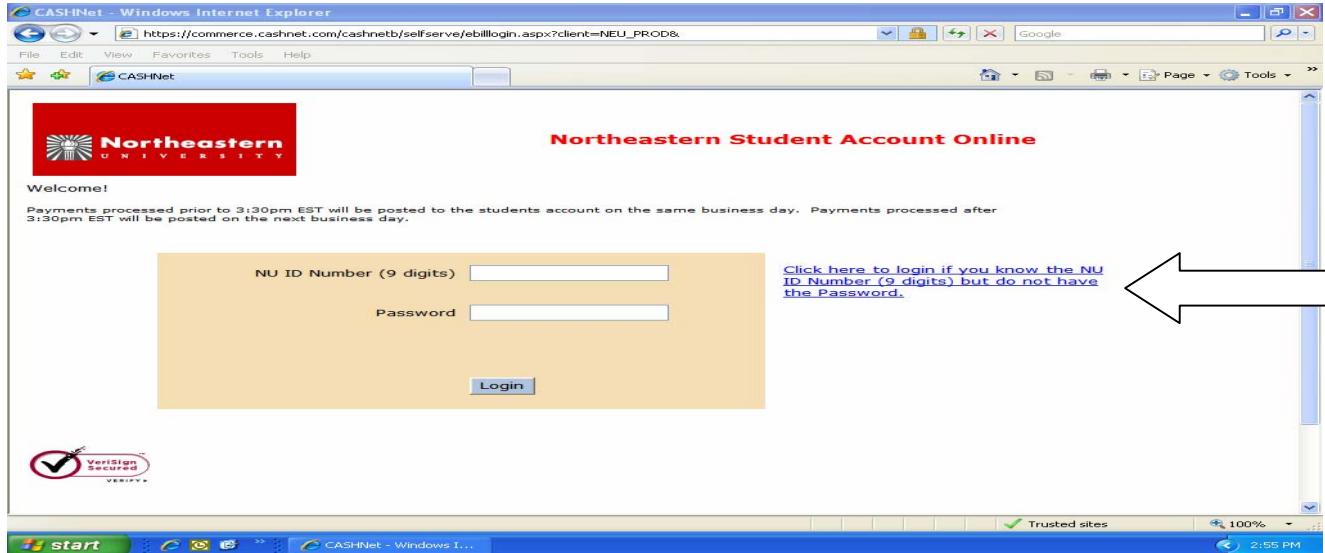

# Making your Global Pathways Tuition Deposit Online

Student Name: **Changzan Li**

NU ID #: **000548554**

**Please have your credit card or check book ready before logging into the system.**

1. In order to make your Global Pathways Fall 2008 Tuition payment, you must first go to the following URL: **https://commerce.cashnet.com/NEUSAO**

2. Select the **“Know your NU ID but do NOT have the password”** option on the right.

Once you select this option, the following screen will appear.

3. You will need to enter your **NU ID number (9 digits), Last Name** then click the **“Login”** box.