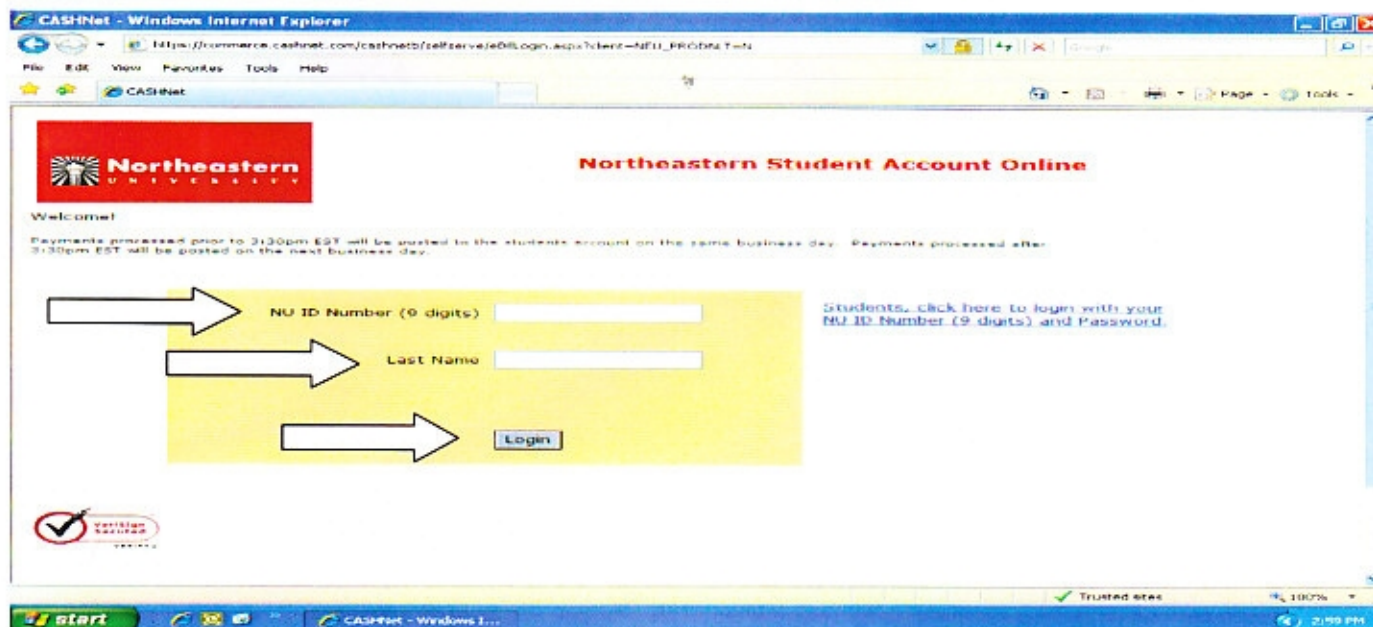

Making your Global Pathways Tuition Deposit Online

Please have your credit card or check book ready before logging into the system.

1. In order to make your Global Pathways Fall 2008 Tuition payment, you must first go to the following URL: <https://commerce.cashnet.com/NEUSAO>

After logging into the web page, a shopping basket will appear.

4. Select: **GLOBAL PATHWAYS Fall 2008 Tuition Deposit - \$1,000.00**

5. **Add to basket** then **Checkout**

You have two payment options:

- **CREDIT CARD** (Mastercard - Visa - Discover & American Express Accepted. (U.S Dollars)
- **ELECTRONIC CHECK** - Check must be drawn on a U.S. Bank and contain the U.S. Federal Reserve ABA Routing Number.