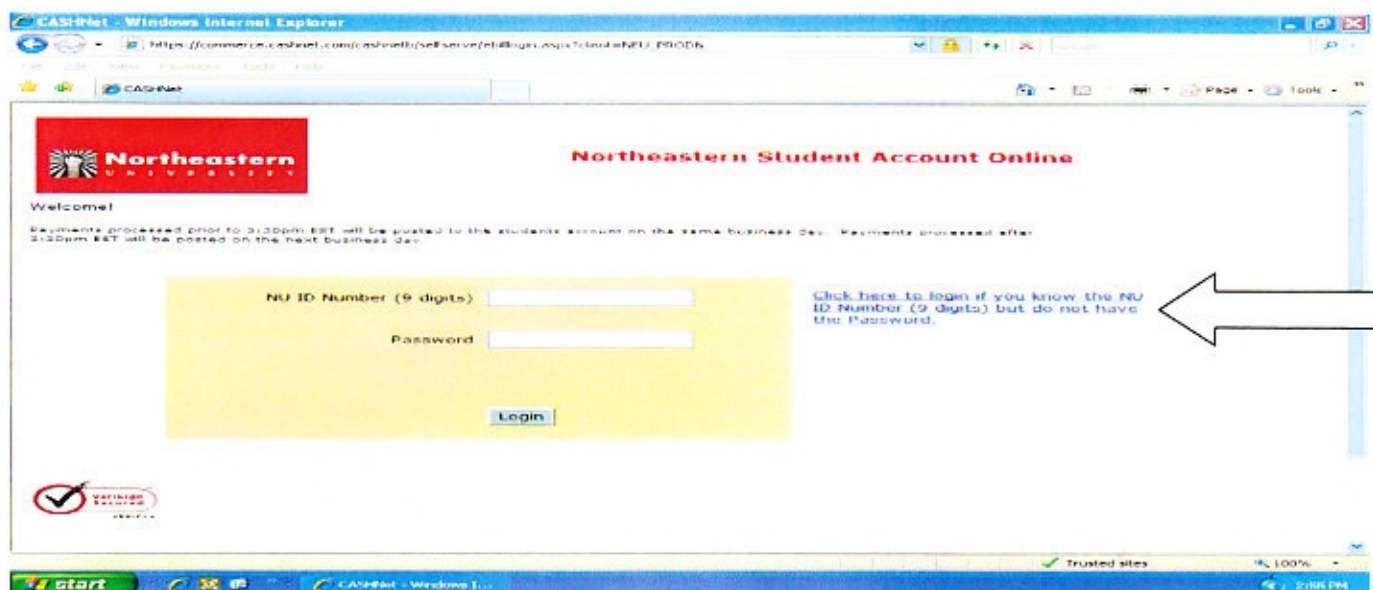

Making your Global Pathways Tuition Deposit Online

Please have your credit card or check book ready before logging into the system.

1. In order to make your Global Pathways Fall 2008 Tuition payment, you must first go to the following URL: <https://commerce.cashnet.com/NEUSAO>

2. Select the "Know your NU ID but do NOT have the password" option on the right.

Once you select this option, the following screen will appear.

3. You will need to enter your NU ID number (9 digits), Last Name then click the "Login" box.